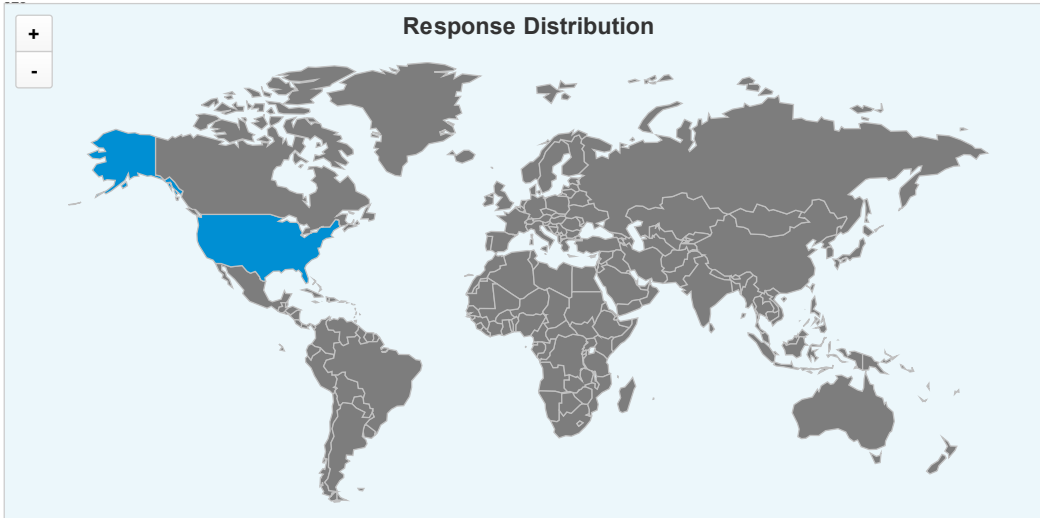

QuestionPro : Membership Experience - Dashboard

VIEWED 61	STARTED 50	COMPLETED 47	COMPLETION RATE 94%	DROP OUTS 3	TIME TO COMPLETE 1 min
--------------	---------------	-----------------	------------------------	----------------	---------------------------

Countries	Responses
US	100.00%
Total	100.00%

Vice President

Answer	Count	Percent	20%	40%	60%	80%	100%
Jovany Felix	35	74.47%	<div style="width: 74.47%;"></div>				
Beatrice Turpin-Peek	12	25.53%	<div style="width: 25.53%;"></div>				
No Vote	0	0%	<div style="width: 0%;"></div>				
Total	47	100 %					