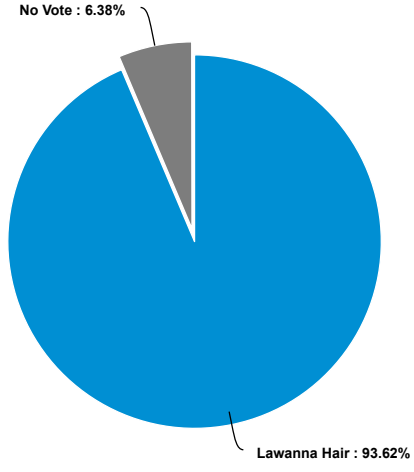

Countries	Responses
US	100.00%
Total	100.00%

Vice President

Answer	Count	Percent	20%	40%	60%	80%	100%
Jovany Felix	35	74.47%	<div style="width: 74.47%;"></div>				
Beatrice Turpin-Peek	12	25.53%	<div style="width: 25.53%;"></div>				
No Vote	0	0%	<div style="width: 0%;"></div>				
Total	47	100 %					

Treasurer

Answer	Count	Percent	20%	40%	60%	80%	100%
Joyce Jones	44	93.62%					
No Vote	3	6.38%					
Total	47	100 %					

Member at Large - North

Answer	Count	Percent	20%	40%	60%	80%	100%
Dorothy Colbert	47	100%					
No Vote	0	0%					
Total	47	100 %					

Member at Large - Central

Answer	Count	Percent	20%	40%	60%	80%	100%
Lawanna Hair	44	93.62%					
No Vote	3	6.38%					

No Vote	3	6.38%	
Total	47	100 %	