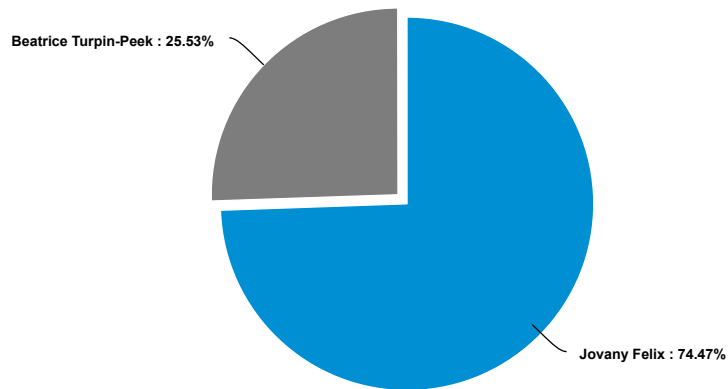

QuestionPro : Membership Experience - Dashboard

VIEWED 61	STARTED 50	COMPLETED 47	COMPLETION RATE 94%	DROP OUTS 3	TIME TO COMPLETE 1 min
--------------	---------------	-----------------	------------------------	----------------	---------------------------

Countries	Responses
US	100.00%
Total	100.00%

Vice President

Answer	Count	Percent	20%	40%	60%	80%	100%
Jovany Felix	35	74.47%	<div style="width: 74.47%;"></div>				
Beatrice Turpin-Peek	12	25.53%	<div style="width: 25.53%;"></div>				
No Vote	0	0%	<div style="width: 0%;"></div>				
Total	47	100 %					