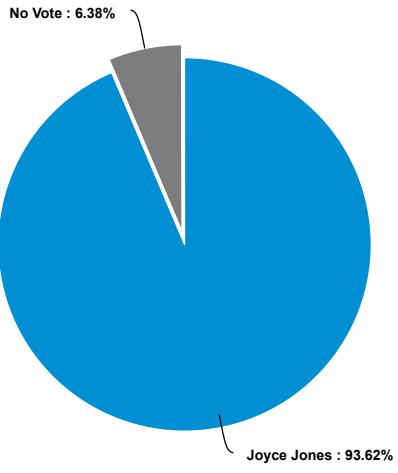

Answer	Count	Percent	20%	40%	60%	80%	100%
Joyce Jones	44	93.62%					
No Vote	3	6.38%					
Total	47	100 %